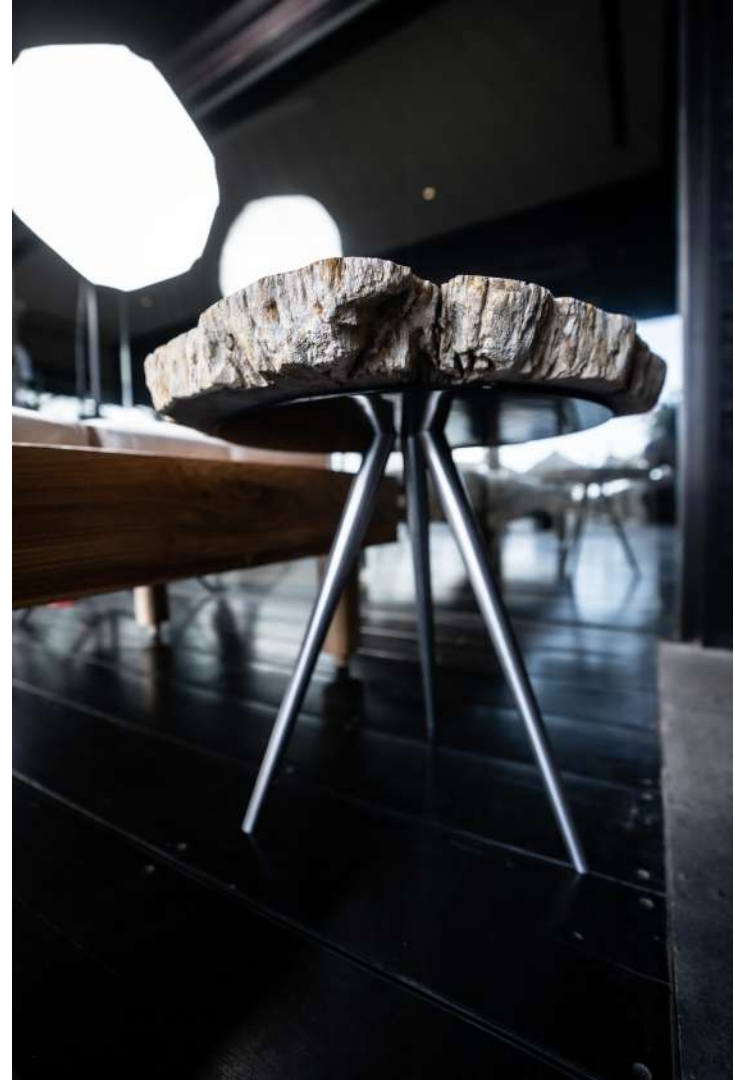

Modern man has transformed himself into a commodity; he experiences his life energy as an investment with which he should make the highest profit, considering his position and the situation on the personality market. He is alienated from himself, from his fellow men and from nature. His main aim is profitable exchange of his skills, knowledge, and of himself, his "personality package" with others who are equally intent on a fair and profitable exchange. Life has no goal except the one to move, no principle except the one of fair exchange, no satisfaction except the one to consume.

— **Erich Fromm, The Art of Loving**