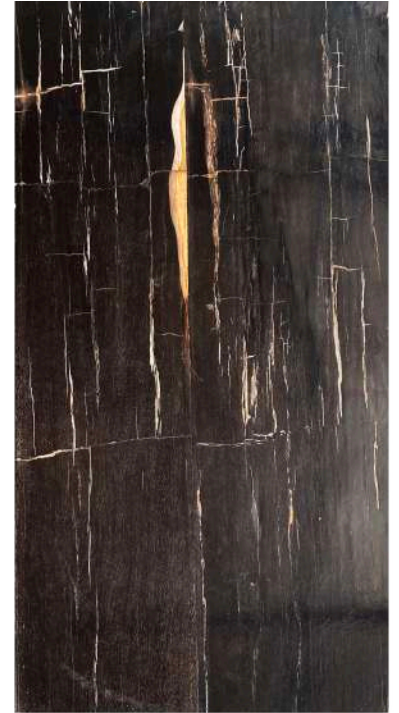

DEEPA WOOD

INTRODUCTION

Ancient form, contemporary design.

Hidden just under the surface of the earth old trees have turned into precious marble like stones through the process of mineralization, becoming petrified wood.

DEEPWOOD gives this exquisite material a new way to shine and become known. Each piece expresses a uniqueness, each shaped by over 25 million years of evolution.

In this first select pilot collection, all pieces are one of a kind. Additional colours and designs may be available for pre-order for collectors and art lovers.

DIPAVOOD

INDEX

- 4 – Dining Table
- 6 – Coffee Table
- 9 – Console
- 11 – Stool Square
- 13 – Stool Round
- 15 – Sink
- 16 – Vase
- 18 – Platter
- 19 – Contact

DINING TABLE

noun

: a piece of furniture with a flat top and one or more legs, providing a level surface on which objects may be placed, and that can be used for such purposes as eating, writing, working, or playing games

– **Viktor E. Frankl, Man's Search for Meaning**

COFFEE TABLE

noun

: a low table where magazines can be placed and coffee or cocktails are served

Height: 37-49cm **Diameter:** 40-135cm **Weight:** 25-150kg **Age:** ~25million **Surface:** fully-polished