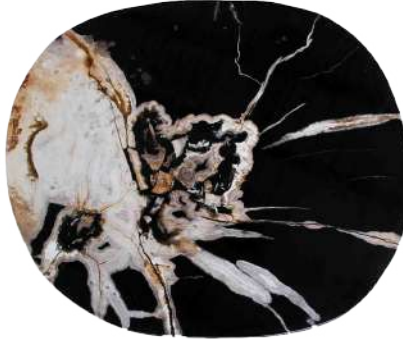

DEEPA WOOD

INTRODUCTION

Ancient form, contemporary design.

Hidden just under the surface of the earth old trees have turned into precious marble like stones through the process of mineralization, becoming petrified wood.

– **Viktor E. Frankl, Man's Search for Meaning**

COFFEE TABLE

noun

: a low table where magazines can be placed and coffee or cocktails are served

Height: 37-49cm **Diameter:** 40-135cm **Weight:** 25-150kg **Age:** ~25million **Surface:** fully-polished